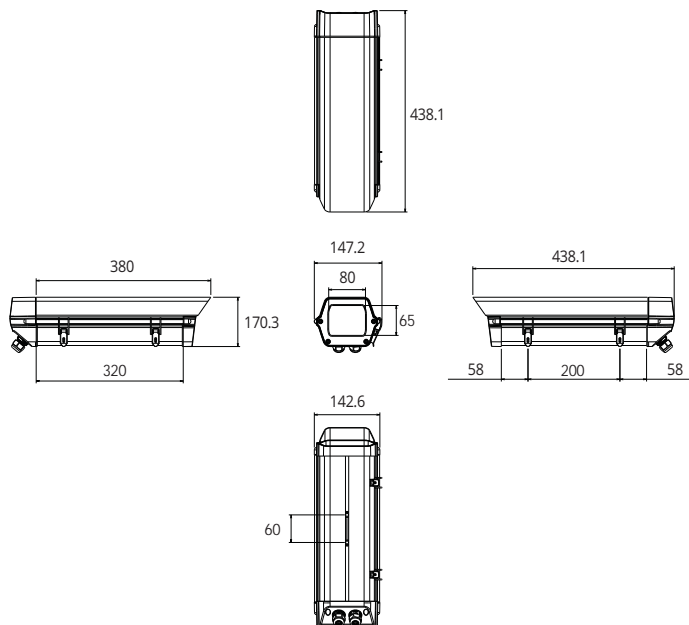

# Adapter Plate

		Adapter Plate		
		DA-BM1100	DA-AP2000	DA-AP3000
Model				
SPECIFICATION				
Material		Aluminum	Aluminum	Steel
Color		White	White	Natural
Size	mm	Ø154 x 50 (H)	Ø166 x 12.8 (H)	Ø138 x 3 (H)
	inch	Ø6.06 x 1.97 (H)	Ø6.5 x 0.5 (H)	Ø5.4 x 0.12 (H)
Weight		0.22kg (0.49lb)	0.19kg (0.42lb)	0.16kg (0.35lb)
DIMENSIONS : mm				
				
APPLICATION				
Relevant Mount		DA-CM1300, DA-CM1500, DA-WM1400	DA-MA2000	DA-MA2000
Relevant Model		DC-S3283WHX	DC-D4236X, DC-D4236RX	DC-D3233X-N, DC-D3233RX-N, DC-D6233X, DC-D6233RX

### SPECIFICATION

Material	Aluminum, Plastic	
Color	White	
Size	mm	438.1 (L) x 147.2 (W) x 107.3 (H)
	inch	17.25 (L) x 5.8 (W) x 4.23 (H)
Weight	1kg (2.20lb)	

### DIMENSIONS : mm

# Sun Shield

		Sun Shield	
		DA-DH1100	DA-SS1100
Model			
SPECIFICATION			
Material		Aluminum	Plastic
Color		White	White
Size	mm	Ø233.9 x 158 (H)	Ø158.2 x 96.5 (H)
	inch	Ø9.20 x 6.22 (H)	Ø6.22 x 3.8 (H)
Weight		0.45kg (1.0lb)	0.05kg (0.11lb)
DIMENSIONS : mm			
APPLICATION			
Relevant Mount		DA-CM1300, DA-CM1500, DA-WM1400	-
Relevant Model		DC-S3283WHX	DC-D3233HRX-N, DC-D3233HRXL, DC-D3243HRX-N, DC-D6233HRX, DC-D6243HRX, DC-D6233HRXL, DC-D3533HRX, DC-D3C33HRX