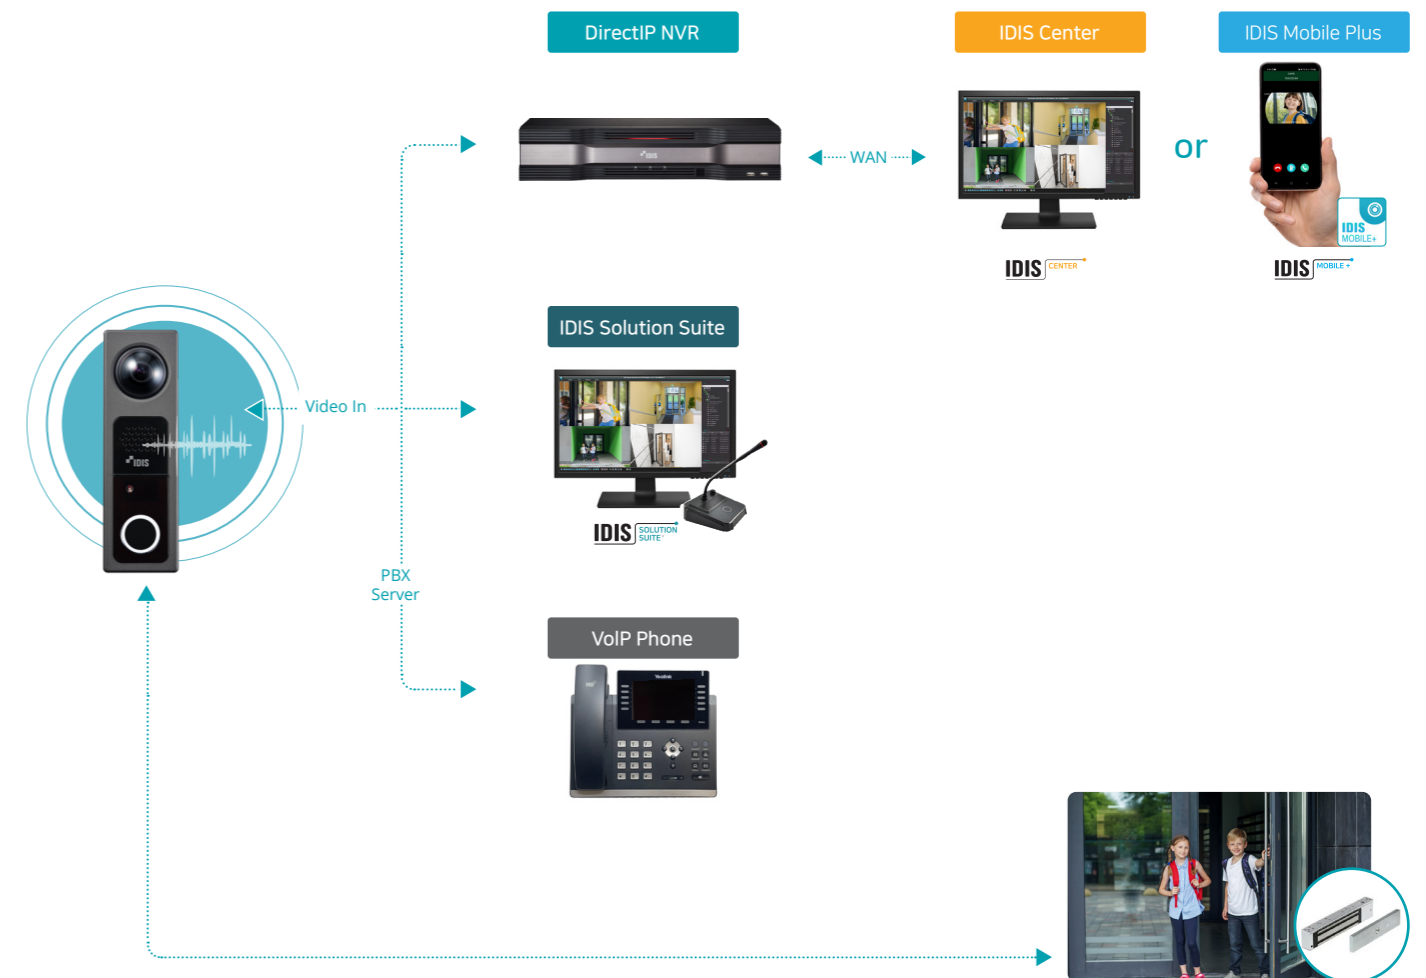

# Multi-Functional Access Control and Video Intercom

Experience the Ultimate Video Intercom that Features a Single Camera for Superior Surveillance, Communication, and Access Control

The IDIS 2MP Video Intercom (DC-I6212WRX) is the first-ever NEMA 4X, IK10, and IP66 rated vandal-resistant and waterproof video intercom. It adds a valuable yet affordable access product to IDIS's comprehensive NDAA-compliant product range.

The latest IDIS video intercom is crucial to safety and security at premises' entrances. Managed from front desk receptions, it supports access management, improved visitor management and face-to-face interaction, and provides essential video and audio evidence in the event of an incident.

**NDAA**  
Compliant

The 2MP fisheye camera captures clear footage of events occurring in front of entrances with a wide-angle view. It enables simultaneous high-definition video and two-way audio communication providing essential forensic evidence in the event of intrusion, vandalism, or other crimes.

The DC-I6212WRX benefits from hassle-free plug-and-play installation and configuration, and comes with an impressive menu of practical yet affordable features suited to varied environments. Users can facilitate seamless communication using a choice of options including the totally cost- and license-free IDIS Center, free mobile app, our enterprise-class IDIS Solution Suite VMS, or front desk VoIP handsets. Functions include answering calls, checking video and audio, and denying or allowing access.