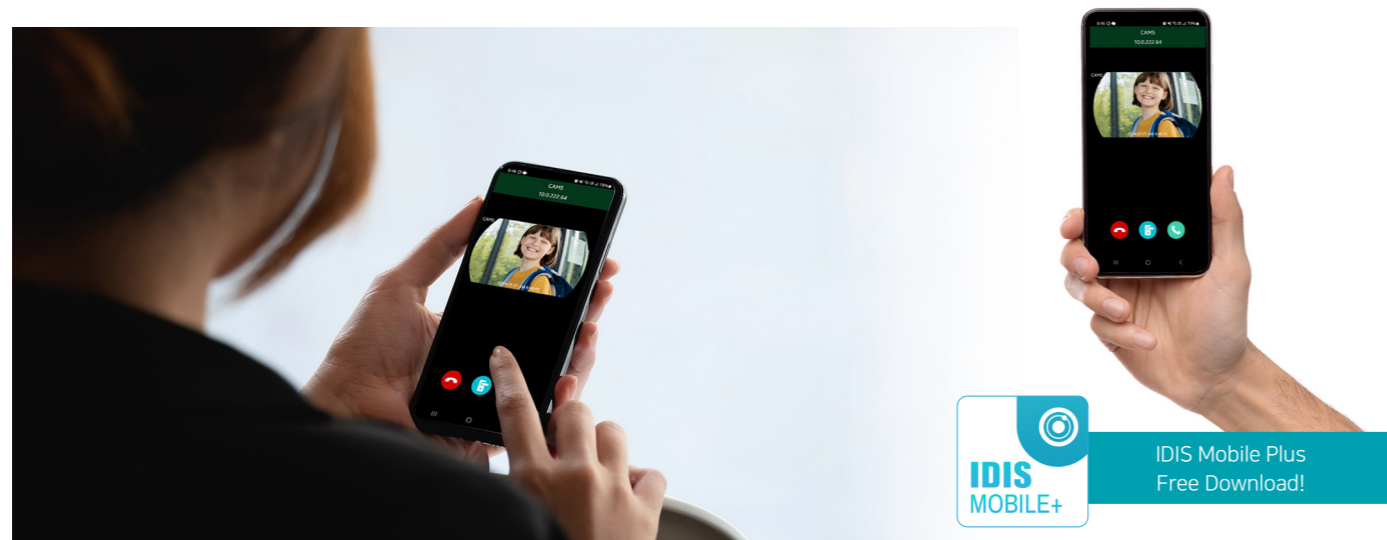

# Multi-Functional Access Control and Video Intercom

Experience the Ultimate Video Intercom that Features a Single Camera for Superior Surveillance, Communication, and Access Control

The IDIS 2MP Video Intercom (DC-I6212WRX) is the first-ever NEMA 4X, IK10, and IP66 rated vandal-resistant and waterproof video intercom. It adds a valuable yet affordable access product to IDIS's comprehensive NDAA-compliant product range.

The latest IDIS video intercom is crucial to safety and security at premises' entrances. Managed from front desk receptions, it supports access management, improved visitor management and face-to-face interaction, and provides essential video and audio evidence in the event of an incident.

## Connect and Respond Cost-Free with The IDIS Mobile+ App

Users can experience seamless connectivity with the free-to-download IDIS Mobile+ App without incurring any additional costs. By putting power of advanced VMS at users' fingertips, staff can swiftly respond to visitors and delivery drivers by checking video and audio and denying or permitting access while on the move, giving them a convenient user experience.

## Security Intercom for a Range Vertical Applications

The IDIS video intercom offers robust and more flexible security at front desks without the clutter of additional equipment making them ideal for schools, universities, healthcare clinics, probation offices to residential, commercial and industrial settings. They can be used standalone or spread across larger sites and campuses with multiple buildings, enhancing existing video surveillance solutions, and improving overall security and safety.