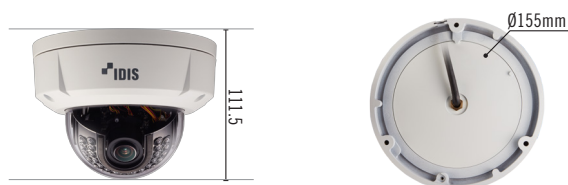

DIMENSIONS

(Unit - mm)