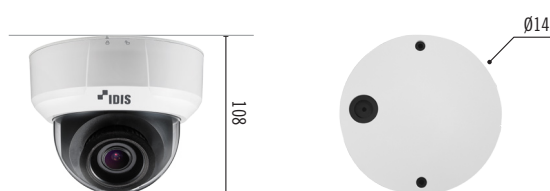

Full HD Dome Camera

DC-D3233X-N

- Easy installation with DirectIP NVR
- Full HD (1080p) resolution
- Motorized Vari-focal lens (f=2.8 - 12mm)
- micro SD/SDHC/SDXC, Smart Failover (Up to 256GB)
- Two-way audio
- Alarm In / out
- PoE (IEEE 802.3af Class 3), 12VDC
- Day and night (ICR)
- True wide dynamic range (WDR)
- Low light enhancer
- 3-axis mechanical design for installation
- Supports ONVIF

NETWORK		
	DirectIP Mode	Compatibility Mode
Video Compression	H.265, H.264 (MP), M-JPEG	
Intelligent Codec	Supported	
Bitrate Control	H.264 - CBR / VBR, H.265 - CBR / VBR	
Audio Compression	ADPCM 16K, G.726, G.711 u-Law, G.711 a-Law	
Two-way Audio	Yes	
IP Camera Protocol	DirectIP	IDIS ONVIF Profile S
Max. Frame Rate	30ips : 1920 x 1080 (WDR)	60ips : 1920 x 1080 30ips : 1920 x 1080 (WDR)
Supported Resolution	1920 x 1080, 1280 x 720, 704 x 480, 640 x 360, 352 x 240	1920 x 1080, 1280 x 720, 704 x 480, 640 x 360, 352 x 240
Multi-video Streaming	Quadruple Streaming	Quadruple Streaming
Network Protocols	DirectIP Protocol	RTP/RTSP/TCP, RTP/RTSP/HTTP/TCP, RTP/UDP RTSP/TCP, HTTP, HTTPS, FTP, SMTP, FEN, mDNS, uPNP
Security	SSL Encryption	Multi-user Authority, IEEE 802.1x, IP Filtering, HTTPS, SSL Encryption
Remote Access Client	DirectIP NVR Connection	IDIS Web, IDIS Mobile, IDIS Solution Suite
Ethernet	RJ45 (10/100 BASE-T)	
Recording Session Buffer (NLSrec)	Yes (Up to 60MB)	
Edge Storage	micro SD/SDHC/SDXC, Smart Failover (Up to 256GB)	

ALARM AND EVENT	
Trigger Event	Motion Detection, Audio Detection, Alarm In, Tampering, Trip Zone
Event Notification	Remote S/W, Email (With Image)
Audio In / Out	Line-in 1ea / Line-out 1ea
Alarm In / Out	Input 1ea / Output 1ea

MECHANICAL	
Dimensions	Ø140mm x 108mm (Ø5.5" x 4.25")
Weight	0.49kg (1.08lb)

DIMENSIONS

(Unit - mm)

ACCESSORIES (OPTIONAL)

ACCESSORIES CONFIGURATION TREE