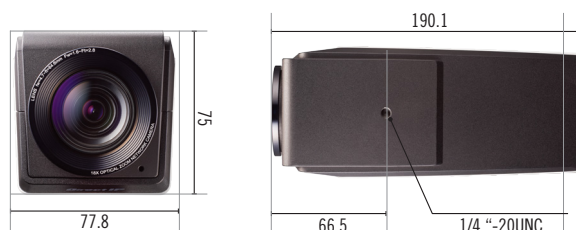

DIMENSIONS

(Unit - mm)

ACCESSORIES (OPTIONAL)

ACCESSORIES CONFIGURATION TREE