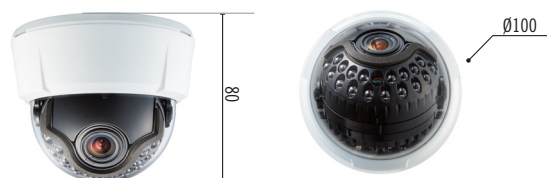

DIMENSIONS

ACCESSORIES(OPTIONAL)

ACCESSORIES CONFIGURATION TREE